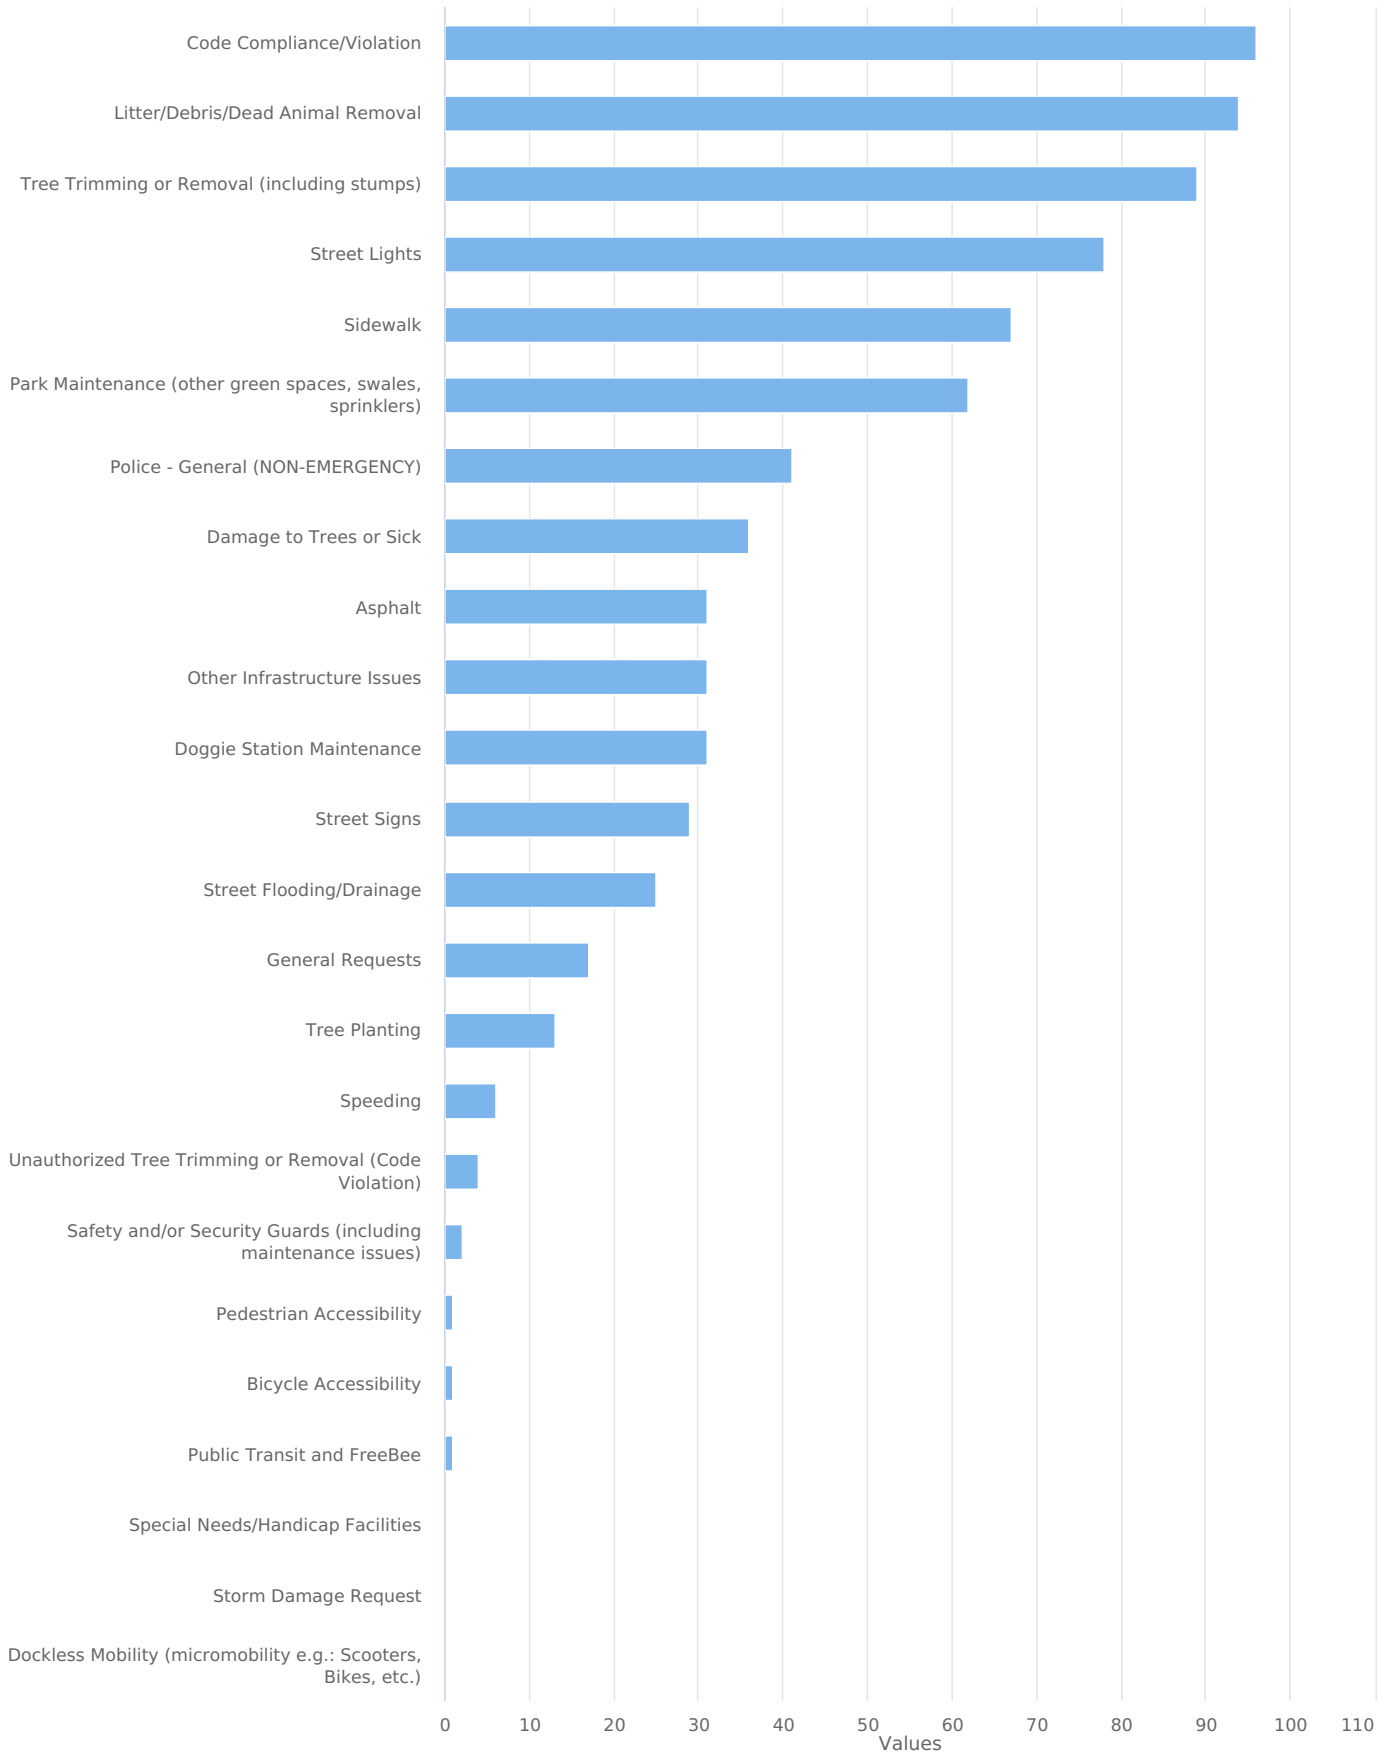

# Town of Miami Lakes

Requests filtered by request category that have been created 10/01/2023 - 09/30/2024  
filtered to 24 categories within all geographies

## Requests Created by Category

● Requests Created